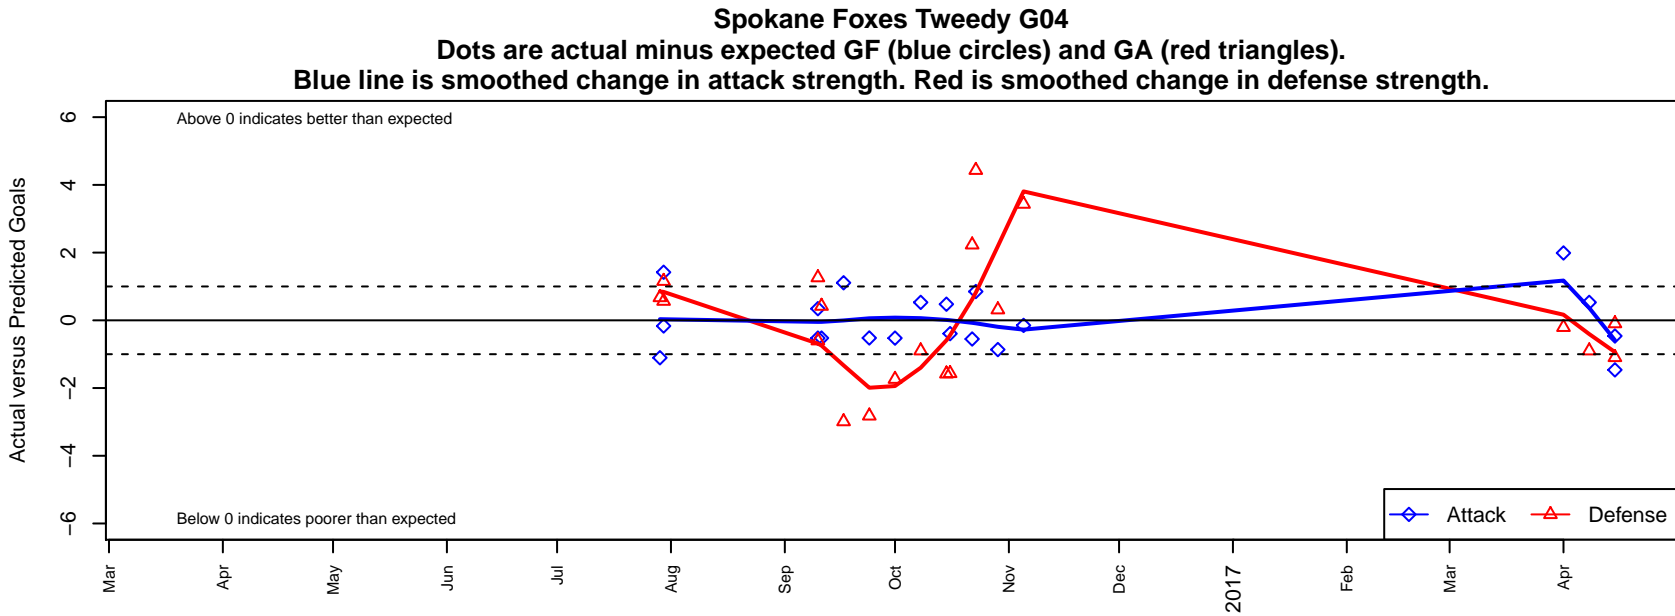

Spokane Foxes Tweedy G04

Spokane Foxes FC
 Spokane, WA
 G04 total strength=447
 attack=0.37 defense=0.24
 fall league = PSPL–Inland Copa 1 North U13
 spr league = Spr PSPL–Inland Copa 1 U13
 notes= Tweedy 2016

**attack and defense variance (black dot)
relative to other teams
and top 10 in region**

**attack and defense rating
relative to others at age
and all opponents in last 13 months**

Performance relative to 13 month average